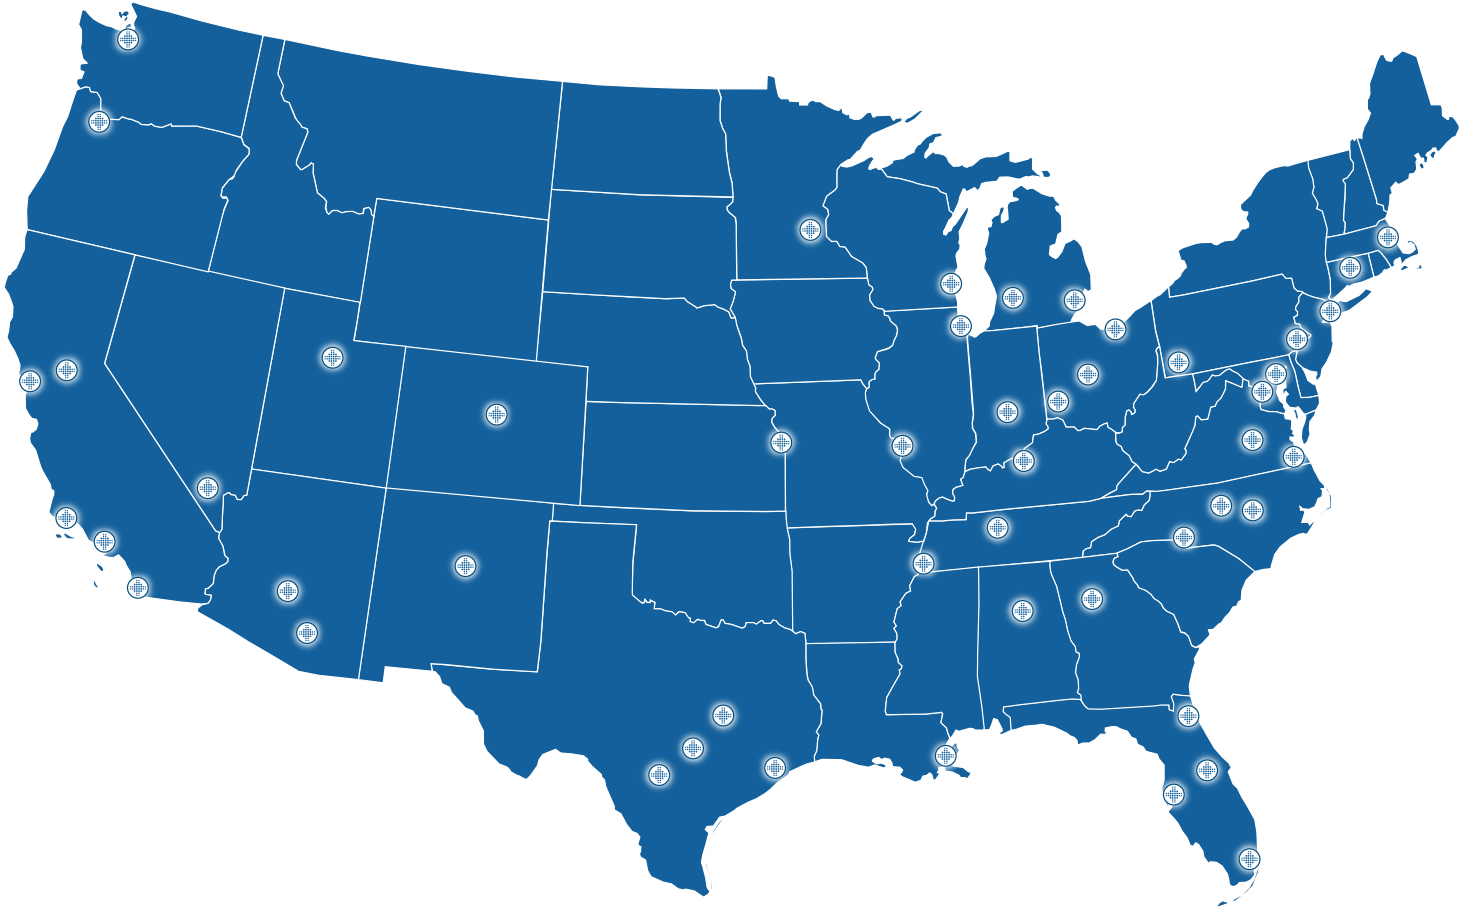

Ethernet-over-Copper (EoC) Coverage

Major Markets

Albuquerque, NM	Dallas, TX	Kansas City, MO	New York, NY	Salt Lake City, UT
Atlanta, GA	Dayton, OH	Las Vegas, NV	Norfolk, VA	San Antonio, TX
Austin, TX	Denver, CO	Los Angeles, CA	Orlando, FL	San Diego, CA
Baltimore, MD	Detroit, MI	Louisville, KY	Philadelphia, PA	San Francisco, CA
Birmingham, AL	Grand Rapids, MI	Memphis, TN	Phoenix, AZ	Santa Barbara, CA
Boston, MA	Greensboro, NC	Miami, FL	Pittsburgh, PA	Seattle, WA
Charlotte, NC	Hartford, CT	Milwaukee, WI	Portland, OR	St. Louis, MO
Chicago, IL	Houston, TX	Minneapolis, MN	Raleigh, NC	Tampa, FL
Cleveland, OH	Indianapolis, IN	Nashville, TN	Richmond, VA	Tucson, AZ
Columbus, OH	Jacksonville, FL	New Orleans, LA	Sacramento, CA	Washington, DC

NOTE: EoC is also available in hundreds of additional smaller cities across the United States. Check availability on transbeam.com.